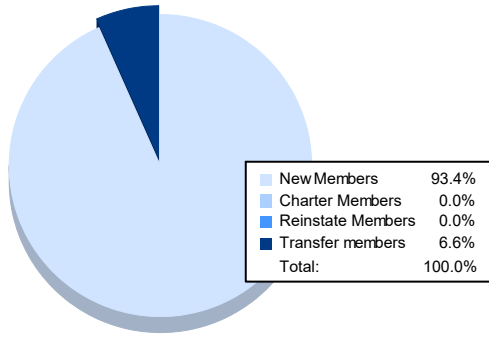

Year	New Clubs	Dropped Clubs	Gain/ Loss Clubs	New Members	Charter Members	Reinstate Members	Transfer Members	Total Member Added	Total Members Dropped	Gain/ Loss Members
2017-2018	0	1	-1	103	0	3	2	108	104	4
2018-2019	1	1	0	99	24	15	5	143	141	2
2019-2020	0	0	0	47	0	1	2	50	101	-51
2020-2021	3	0	3	59	52	2	2	115	102	13
2021-2022	0	1	-1	71	0	0	5	76	164	-88
<b>Average</b>	<b>1</b>	<b>1</b>	<b>0</b>	<b>76</b>	<b>15</b>	<b>4</b>	<b>3</b>	<b>98</b>	<b>122</b>	<b>-24</b>

### Membership Composition June 2022 Cumulative